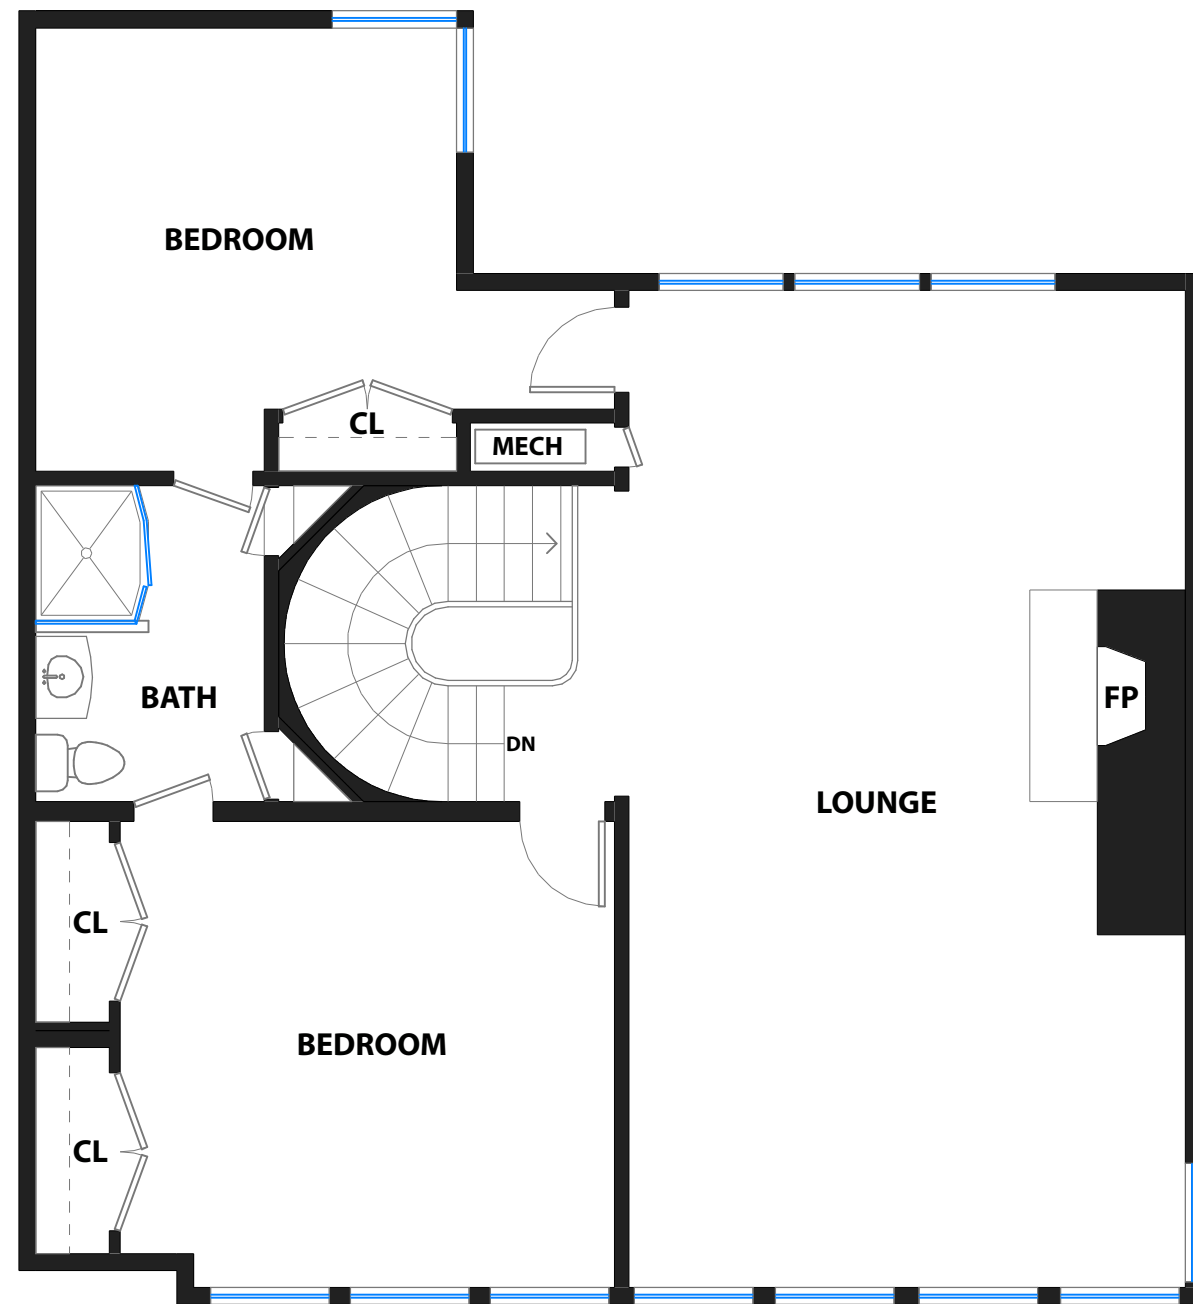

## PROPERTY SQF INFORMATION

**LIVING SPACE**  
Square Footage: **4,062 Sq Ft\***

\* Upper Level 1,161

\* Main Level 1,803

\* Lower Level 1,098

**NON-LIVING SPACE**  
Square Footage: **502 Sq Ft\***

\* Garage 502

**APPROXIMATE TOTAL**  
**LIVING & NON-LIVING SPACE**  
Square Footage: **4,564 Sq Ft\***

**UPPER LEVEL**

**MAIN LEVEL**

**LOWER LEVEL**