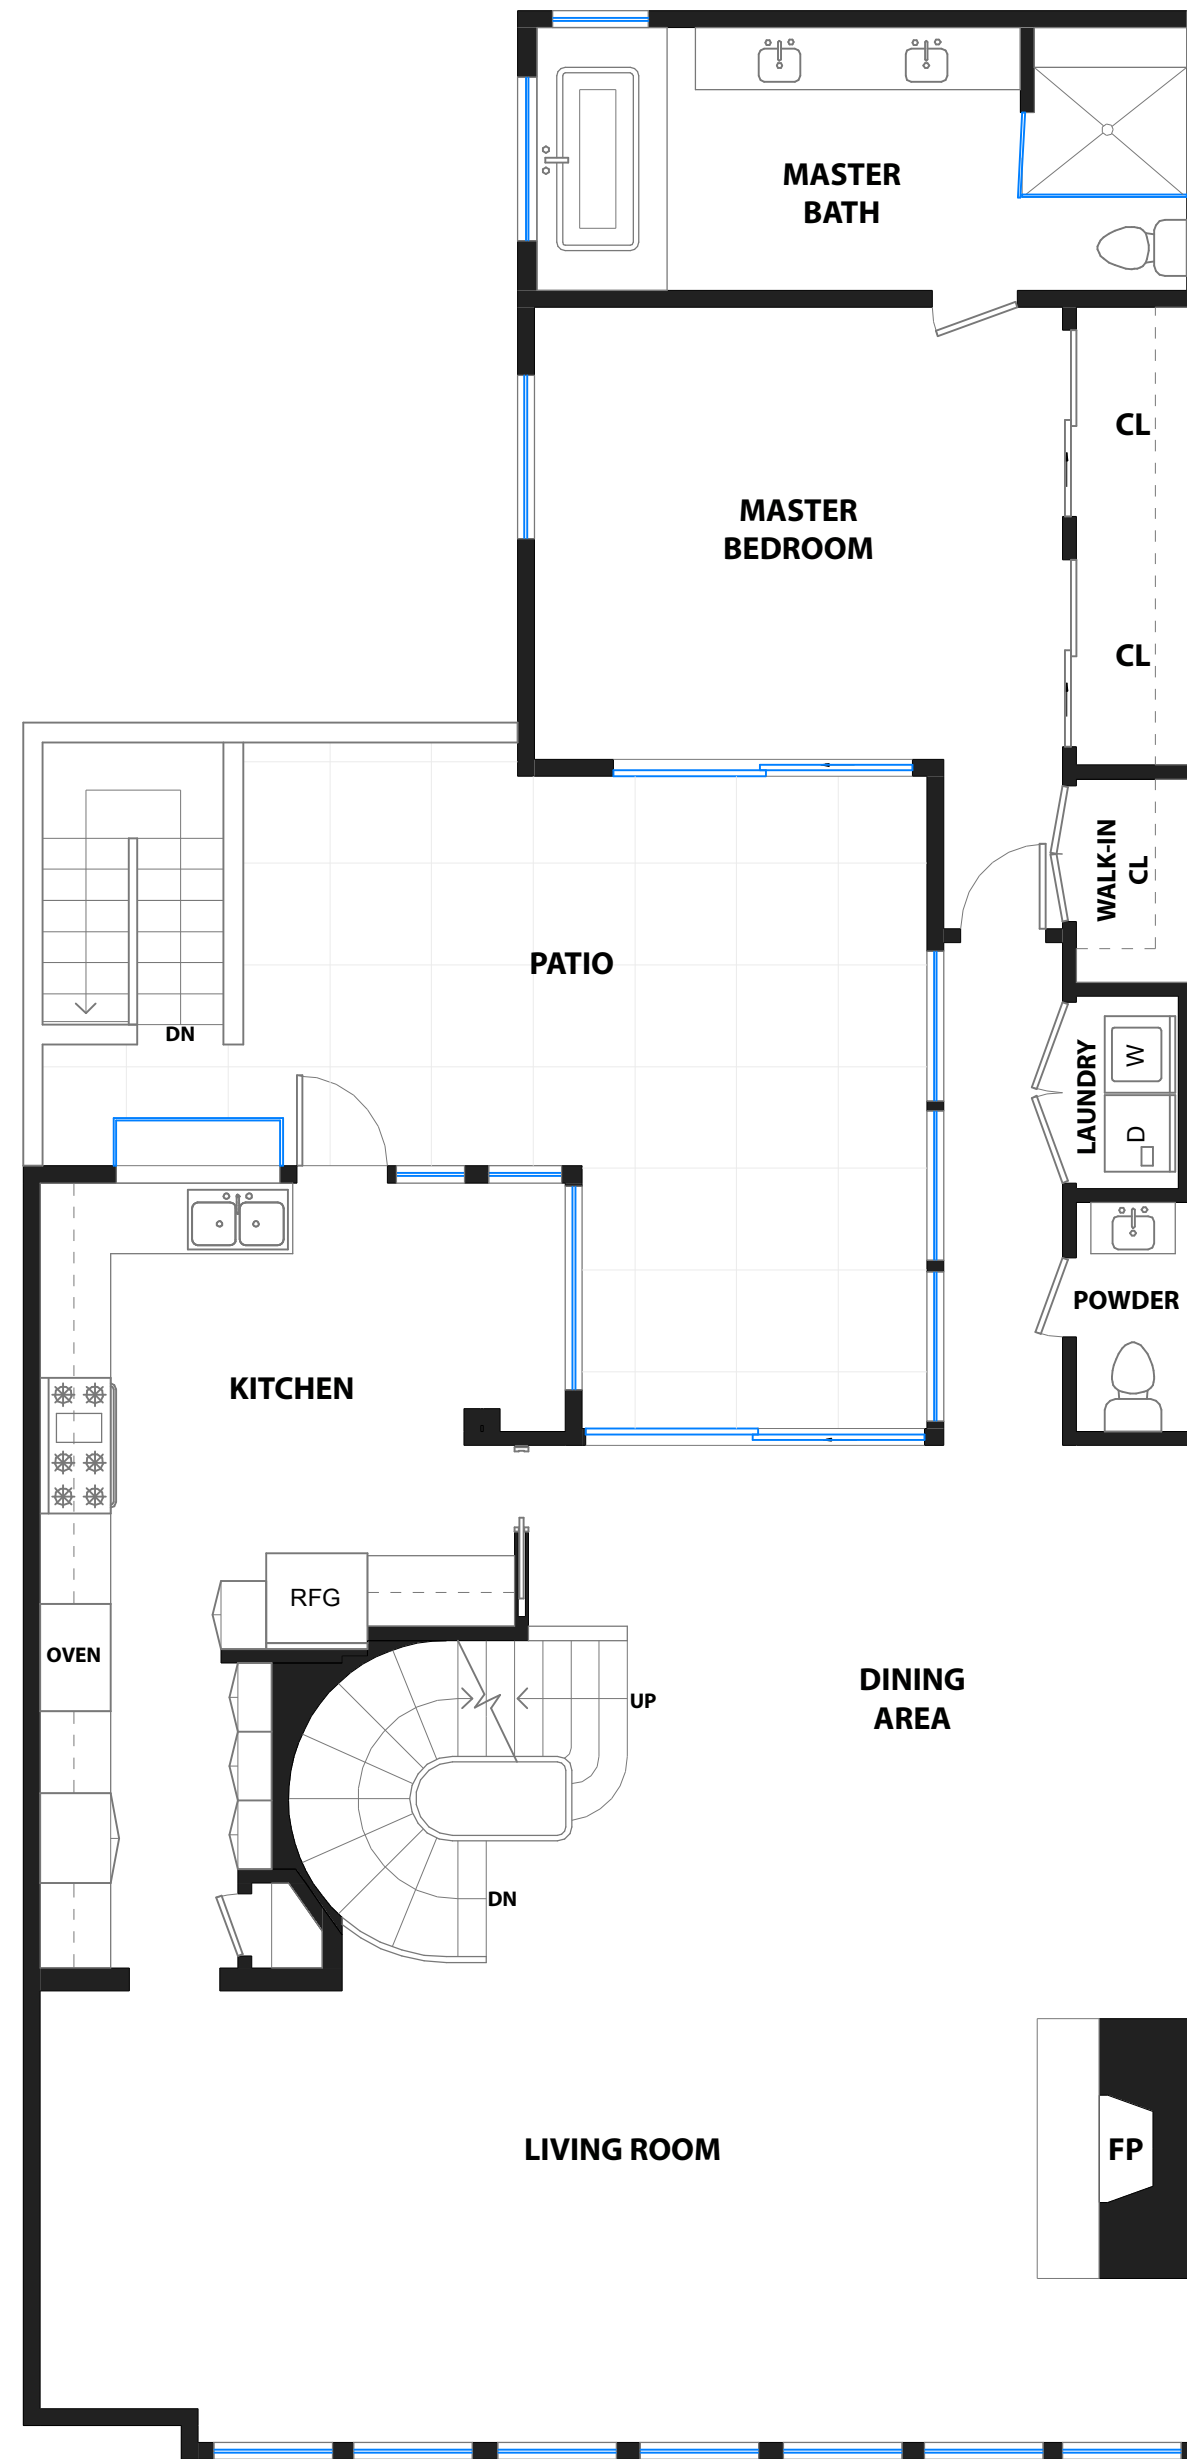

## PROPERTY SQF INFORMATION

**LIVING SPACE**  
Square Footage: **4,062 Sq Ft\***

\* Upper Level 1,161

\* Main Level 1,803

\* Lower Level 1,098

**NON-LIVING SPACE**  
Square Footage: **502 Sq Ft\***

\* Garage 502

**APPROXIMATE TOTAL**  
**LIVING & NON-LIVING SPACE**  
Square Footage: **4,564 Sq Ft\***

**UPPER LEVEL**

**MAIN LEVEL**

**LOWER LEVEL**