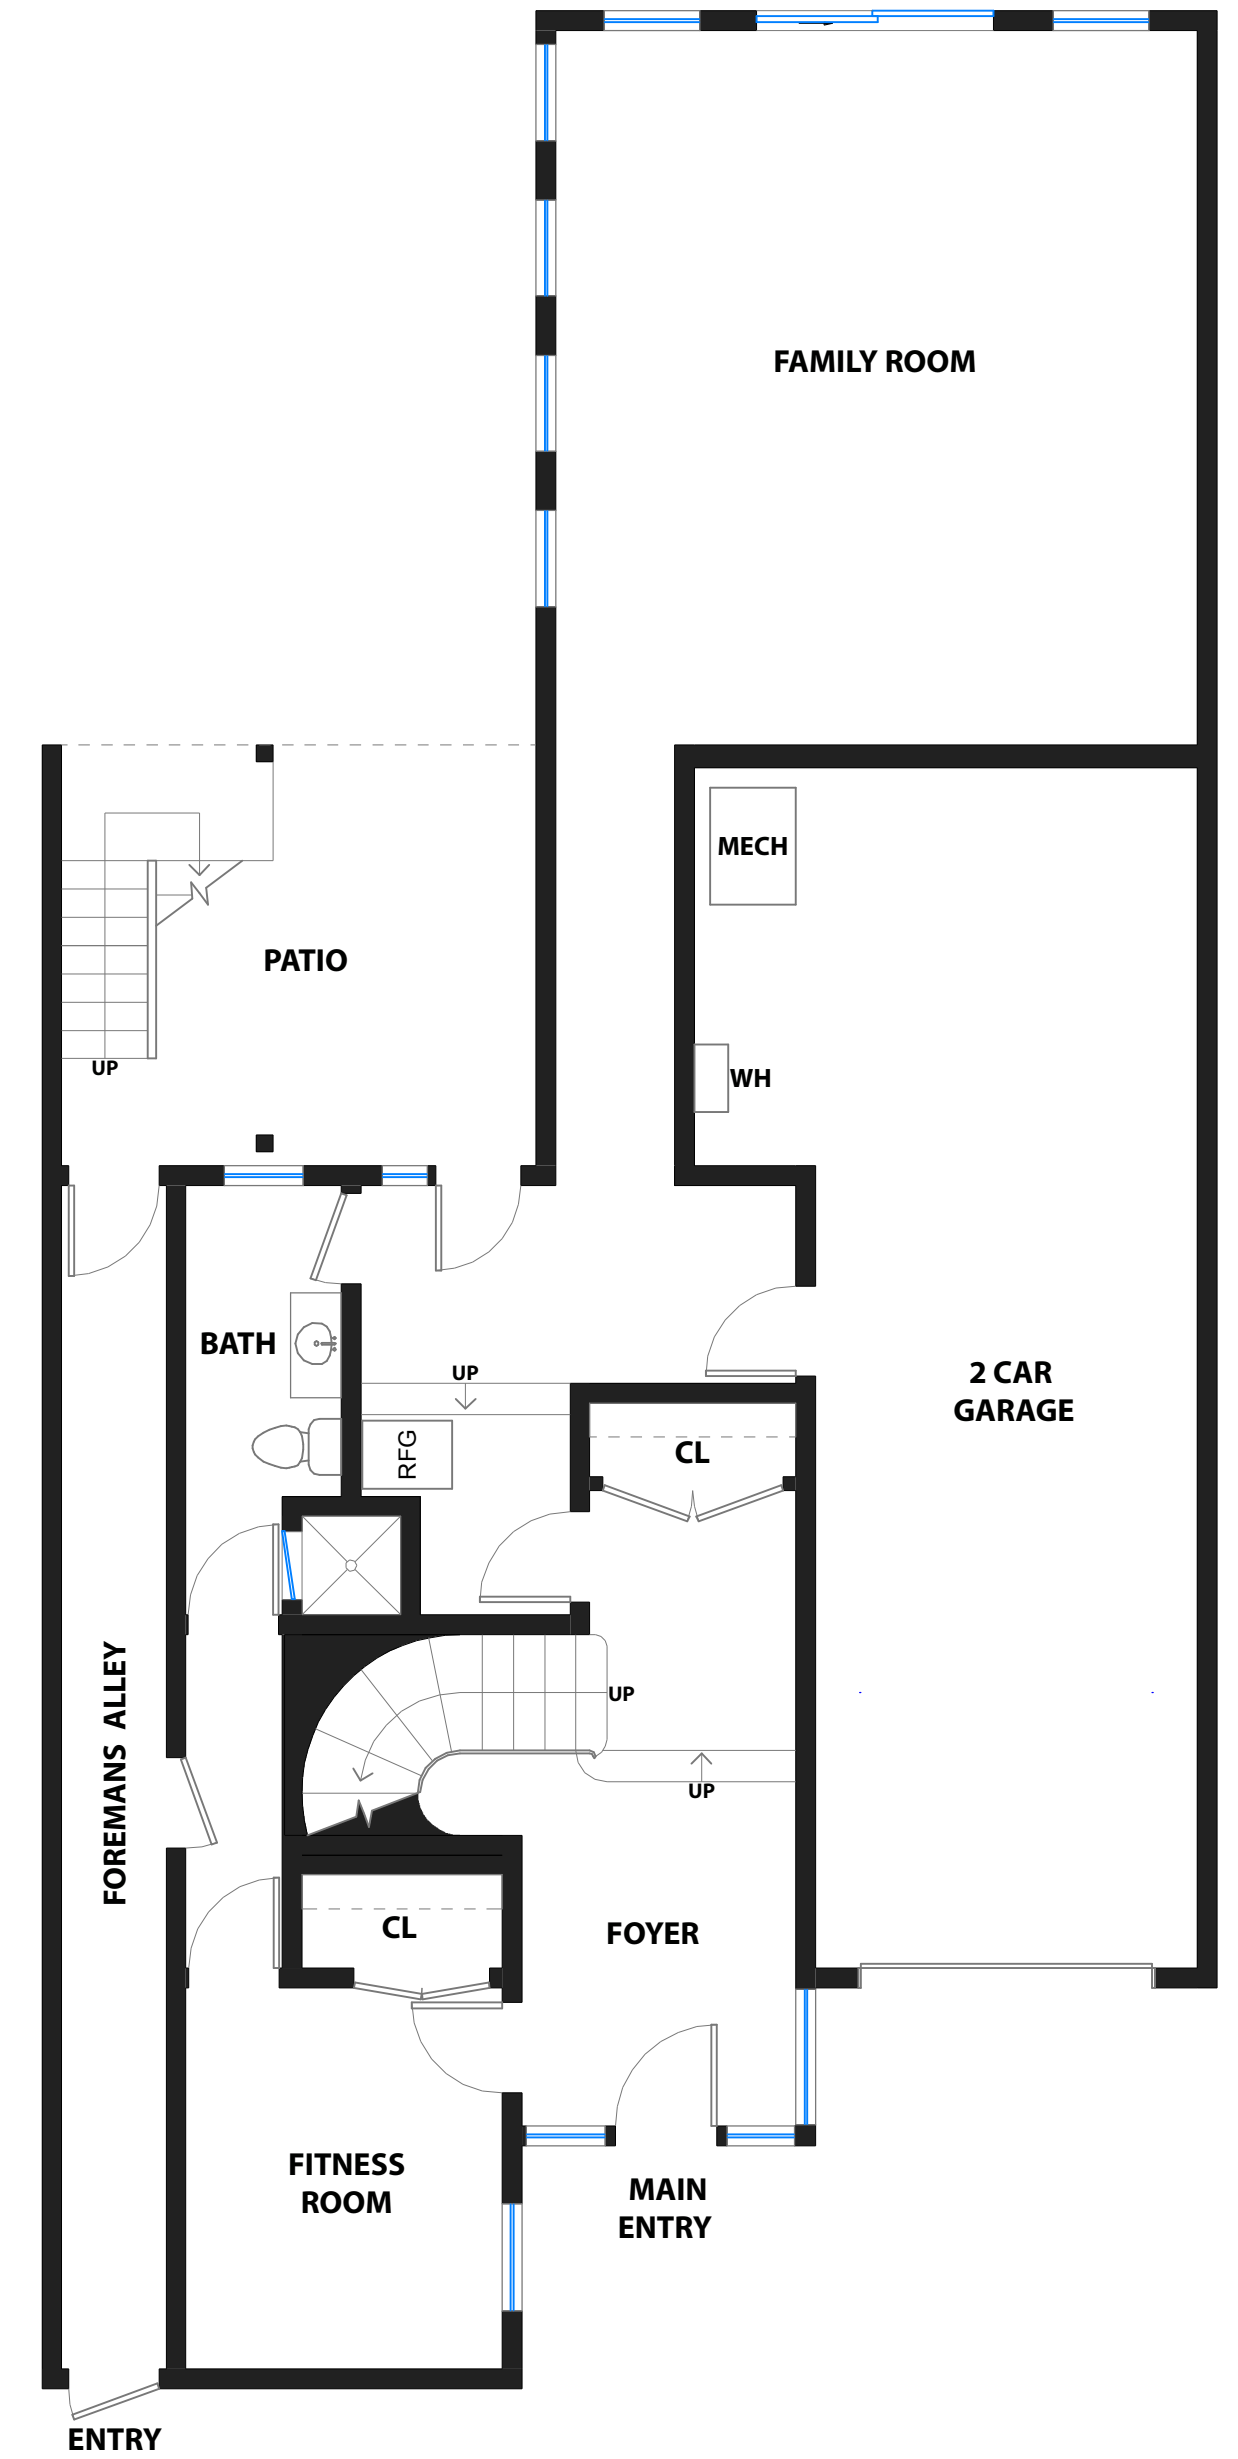

## PROPERTY SQF INFORMATION

**LIVING SPACE**  
Square Footage: **4,062 Sq Ft\***

\* Upper Level 1,161

\* Main Level 1,803

\* Lower Level 1,098

**NON-LIVING SPACE**  
Square Footage: **502 Sq Ft\***

\* Garage 502

**APPROXIMATE TOTAL**  
**LIVING & NON-LIVING SPACE**  
Square Footage: **4,564 Sq Ft\***

**UPPER LEVEL**

**MAIN LEVEL**

**LOWER LEVEL**